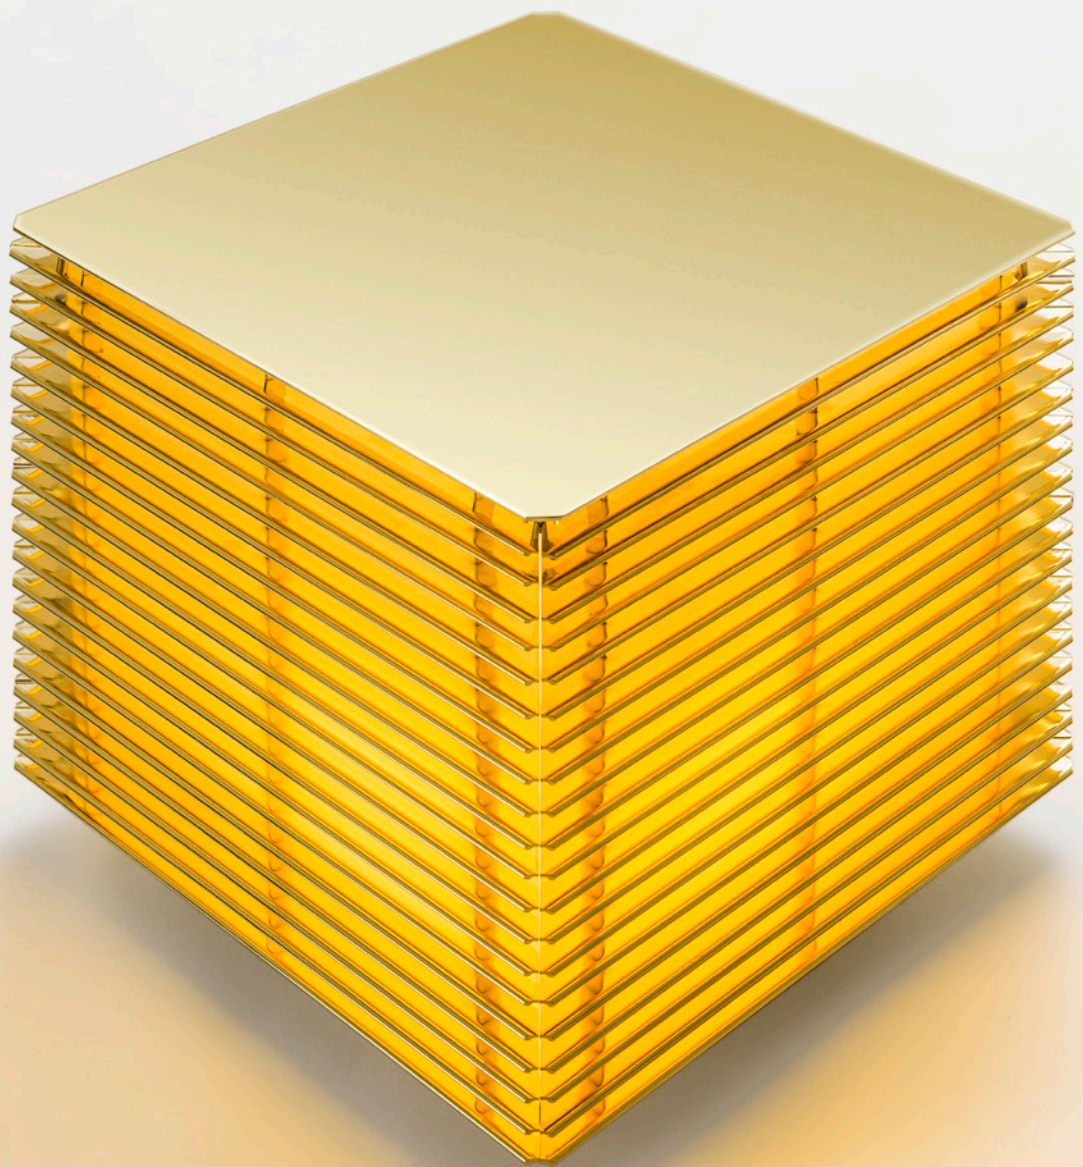

metalarte™
icons

En

Dojo

Antoni Arola

“Ever since I was small, I have been fascinated both by gardens and lamps, so this union was a real challenge. Perhaps the contrast with the plant shapes led me to design a very rational and clean object. A cube formed by louvers. I don’t remember how it happened, but the influence of admirable traditional Japanese architecture is evident in this project. Not for nothing are they grand masters interrelating architecture and gardens. **Dojo** —place where Zen Buddhism is practiced— is a part of a collection originally called Ishi Doro, meaning ‘garden lantern’ in Japanese”. It won an ADIFAD Silver Delta award in 1999. **Antoni Arola** designed it especially for outdoors, with materials treated to resist the weather, although it can also be placed indoors and occasionally be used as table or stand function. This ambiguity of the light fixture has encouraged us to update it, to adapt it to different environments and give it greater personality, with new finishes added to the classic extruded aluminium finish and which are characterised by the absence of colour: white, rust and gold.

Dojo

Technical information

Dojo Gr

Dojo Me

Outdoor light fixture. Structure formed by extruded anodised aluminium grills and an iron lid. Available in four finishes: brilliant gold, silver, white and rust brown. It includes fixtures for surface mounting and for concrete footing. It also incorporates a fastening system and electrical connections.

Design by Antoni Arola

**Methacrylate opal diffuser.
Weatherproof protector made of
translucent injected polycarbonate.**

Dimensions cm / inches

metalarteTM
lightstyle

GRUPO LUXIONA
Paseo de la Ribera, 115
08420 Canovelles
Barcelona, Spain