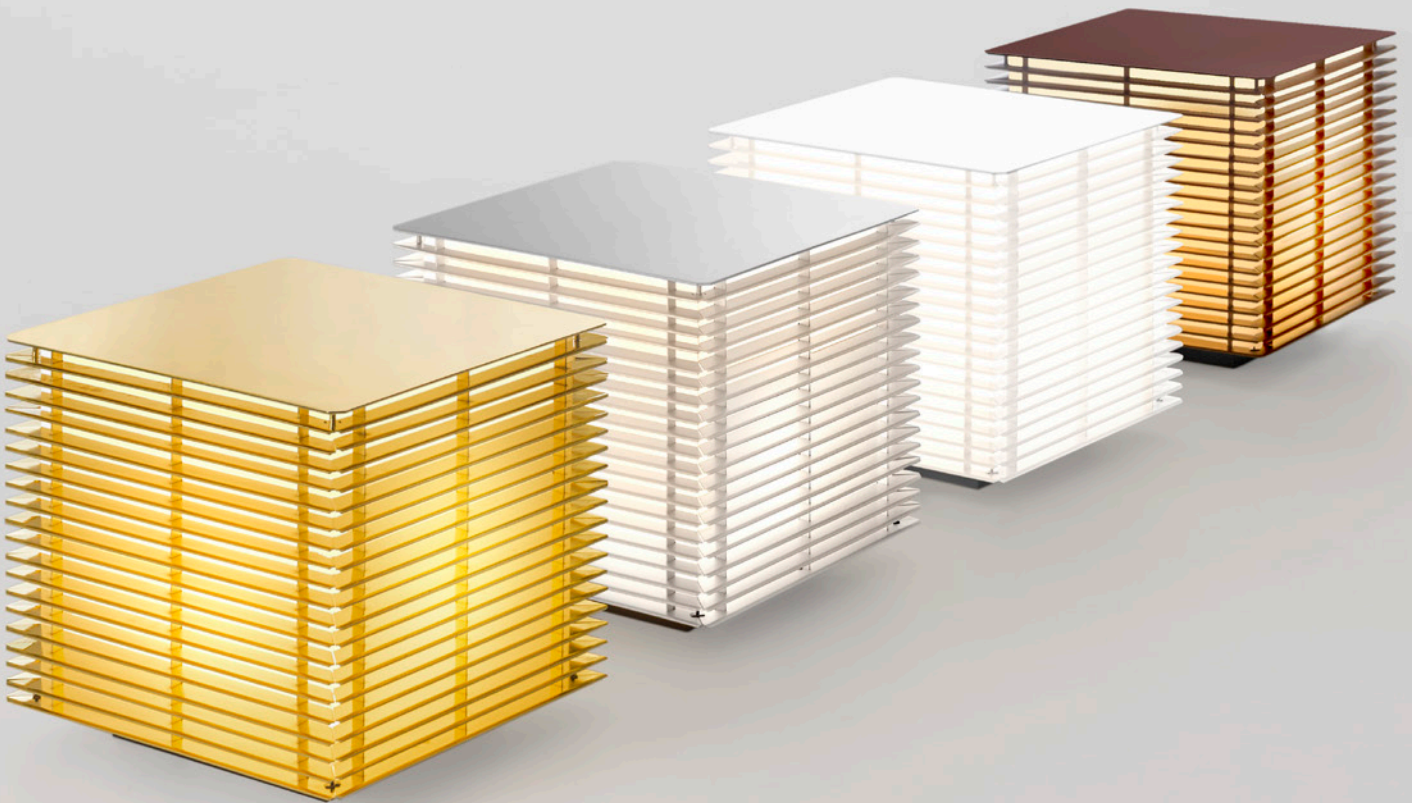

Dojo
Finishes