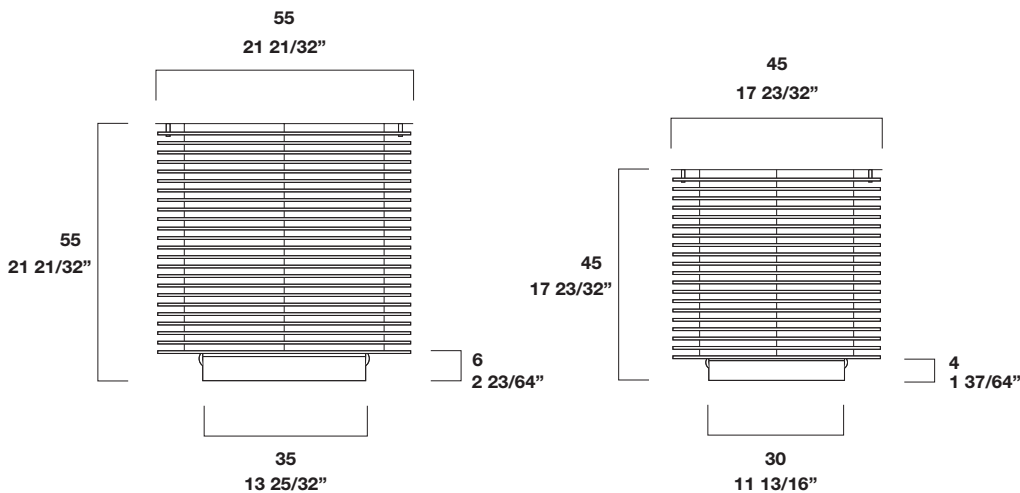

Dojo

Technical information

Dojo Gr

Dojo Me

Outdoor light fixture. Structure formed by extruded anodised aluminium grills and an iron lid. Available in four finishes: brilliant gold, silver, white and rust brown. It includes fixtures for surface mounting and for concrete footing. It also incorporates a fastening system and electrical connections.

Design by Antoni Arola

**Methacrylate opal diffuser.
Weatherproof protector made of
translucent injected polycarbonate.**

Dimensions cm / inches

metalarte^{TM}
lightstyle

GRUPO LUXIONA
Paseo de la Ribera, 115
08420 Canovelles
Barcelona, Spain

T +34 93 846 69 09
F +34 93 846 57 09

metalarte@metalarte.com
www.metalarte.com
www.luxiona.com